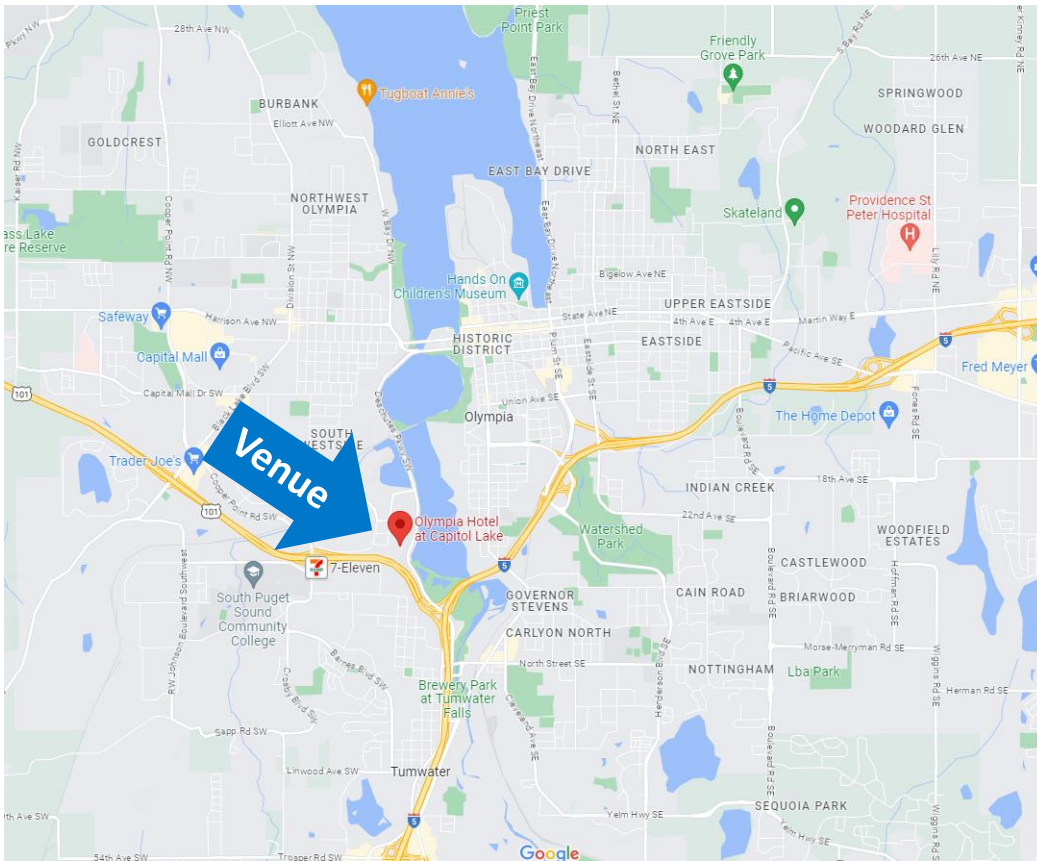

# Coalition Leadership Institute Driving Directions

To venue, **Olympia Hotel** at Capitol Lake **at** 2300 Evergreen Park Dr SW, Olympia, WA 98502

## From Southbound I-5:

- Take **Exit 104** for US-101 N toward Aberdeen/Port Angeles
- Continue onto US-101 N
- Take the exit toward Automall Dr SW
- Use the right lane to turn right onto Cooper Point Rd
- Turn right at the first cross street onto Evergreen Park Dr SW and continue to destination.

## From Northbound I-5:

- Take **Exit 103** towards Deschutes Way
- Merge onto Deschutes Way SW
- Continue onto Deschutes Parkway SW
- Turn left onto Lakeridge Dr SW and continue to destination.

## From US-101 S:

- Take the **Crosby Blvd Exit** toward Cooper Pt Rd/Automall Dr SW
- Turn left onto Crosby Blvd SW
- Continue onto Cooper Point Rd
- Turn right onto Evergreen Park Dr SW
- Turn right onto S Evergreen Park Dr SW
- Turn right onto Lakeridge Way SW and continue to destination.