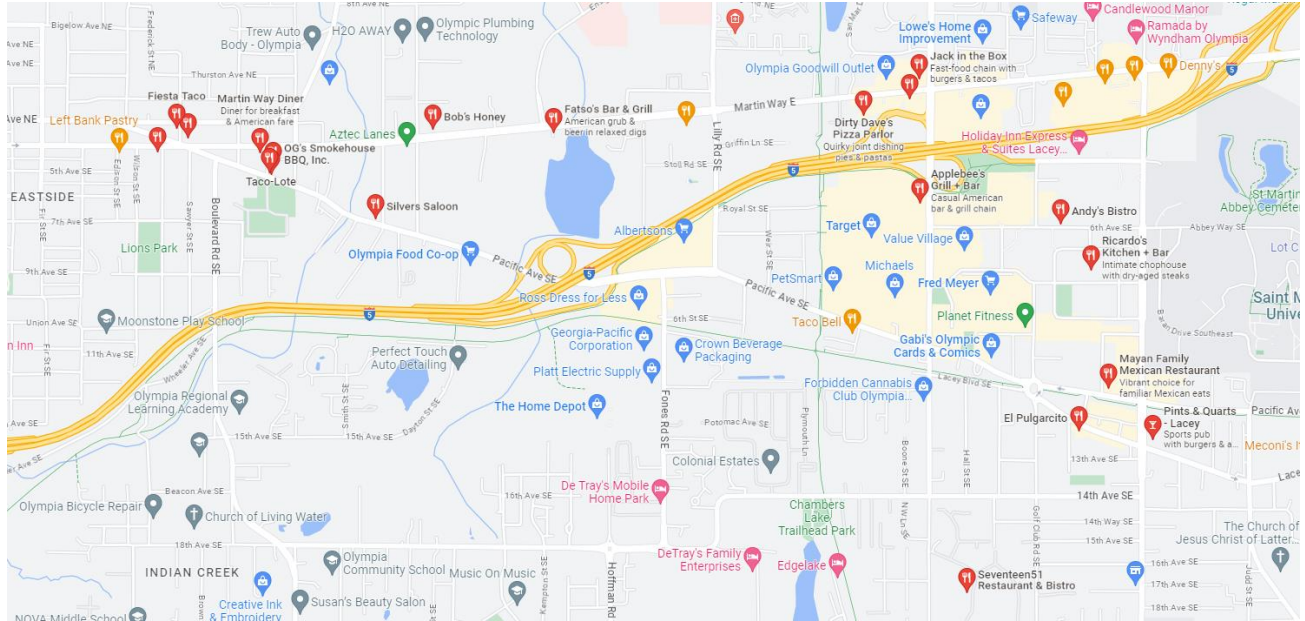

Coalition Leadership Institute Dining Options

North of Venue (Downtown Olympia):

East of Venue (off Highway 101):

West of Venue (towards Lacey):

South of Venue (towards Tumwater):