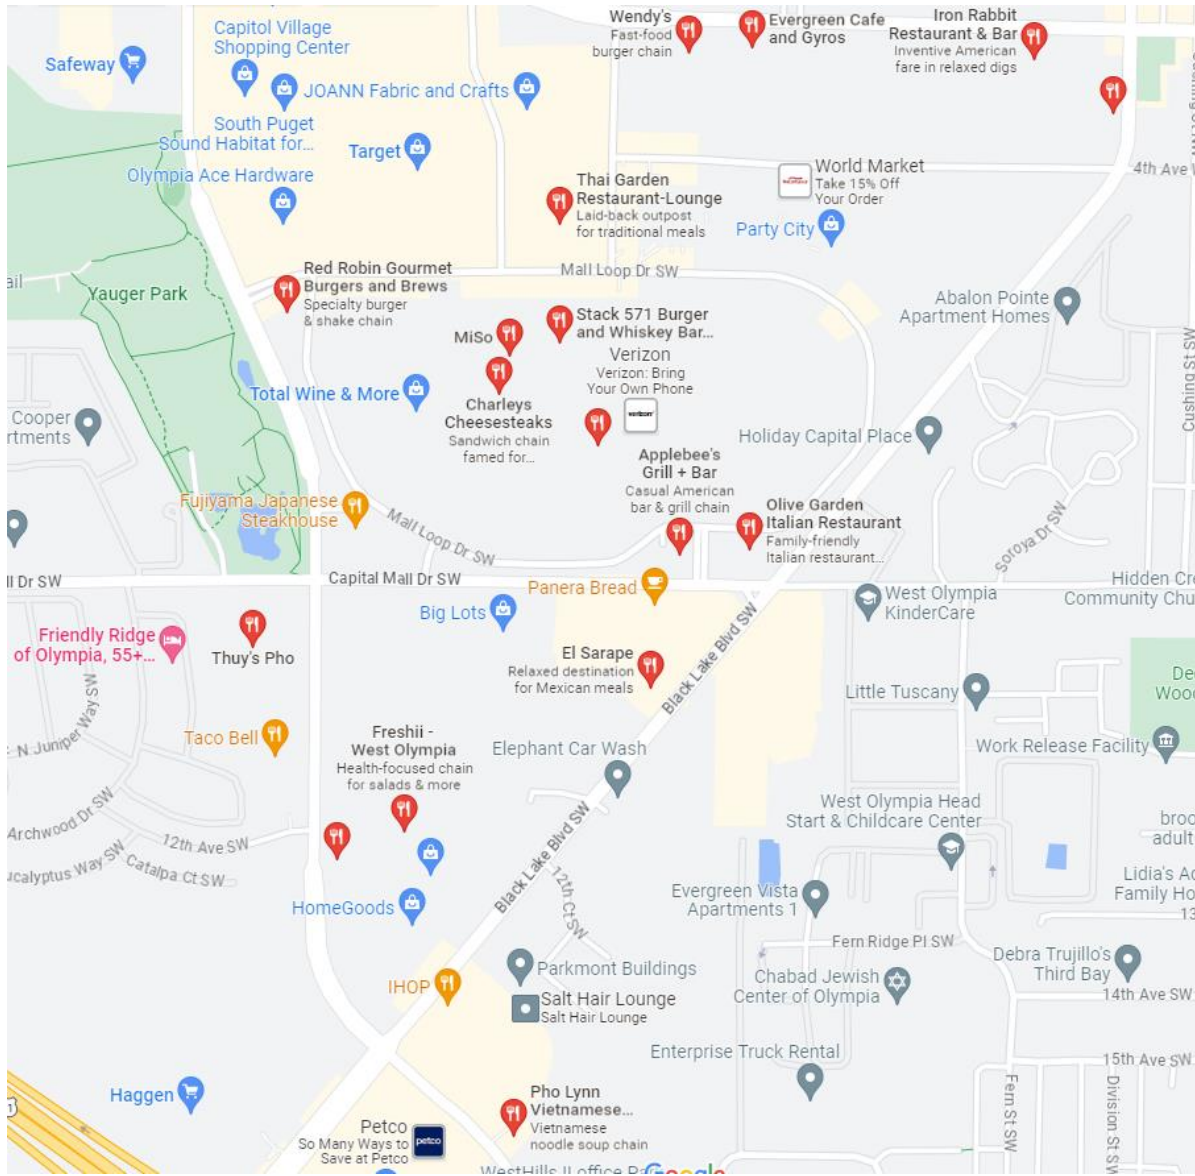

Coalition Leadership Institute Dining Options

North of Venue (Downtown Olympia):

East of Venue (off Highway 101):

West of Venue (towards Lacey):

South of Venue (towards Tumwater):