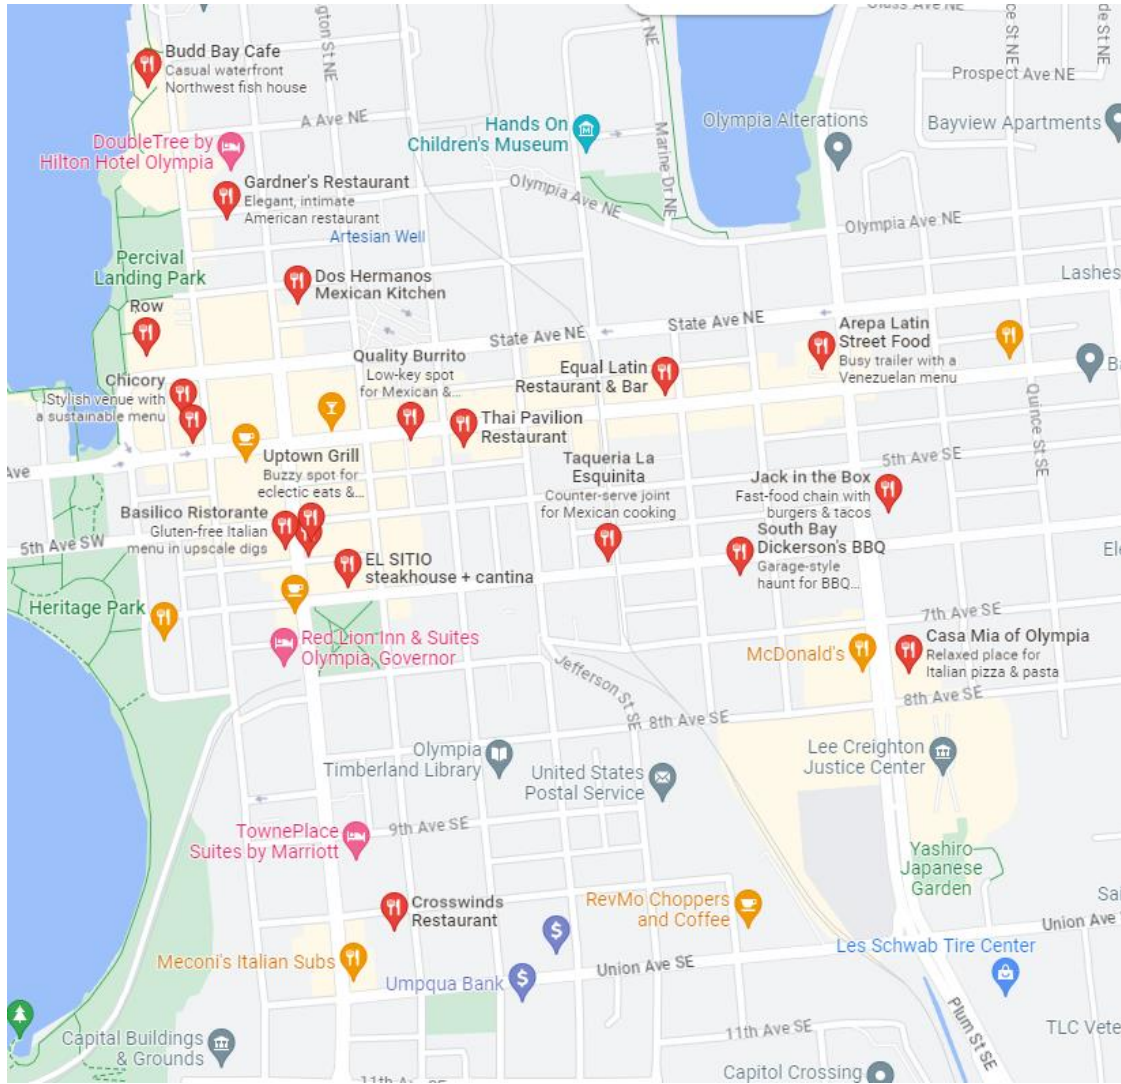

Coalition Leadership Institute Dining Options

North of Venue (Downtown Olympia):

East of Venue (off Highway 101):

West of Venue (towards Lacey):

South of Venue (towards Tumwater):