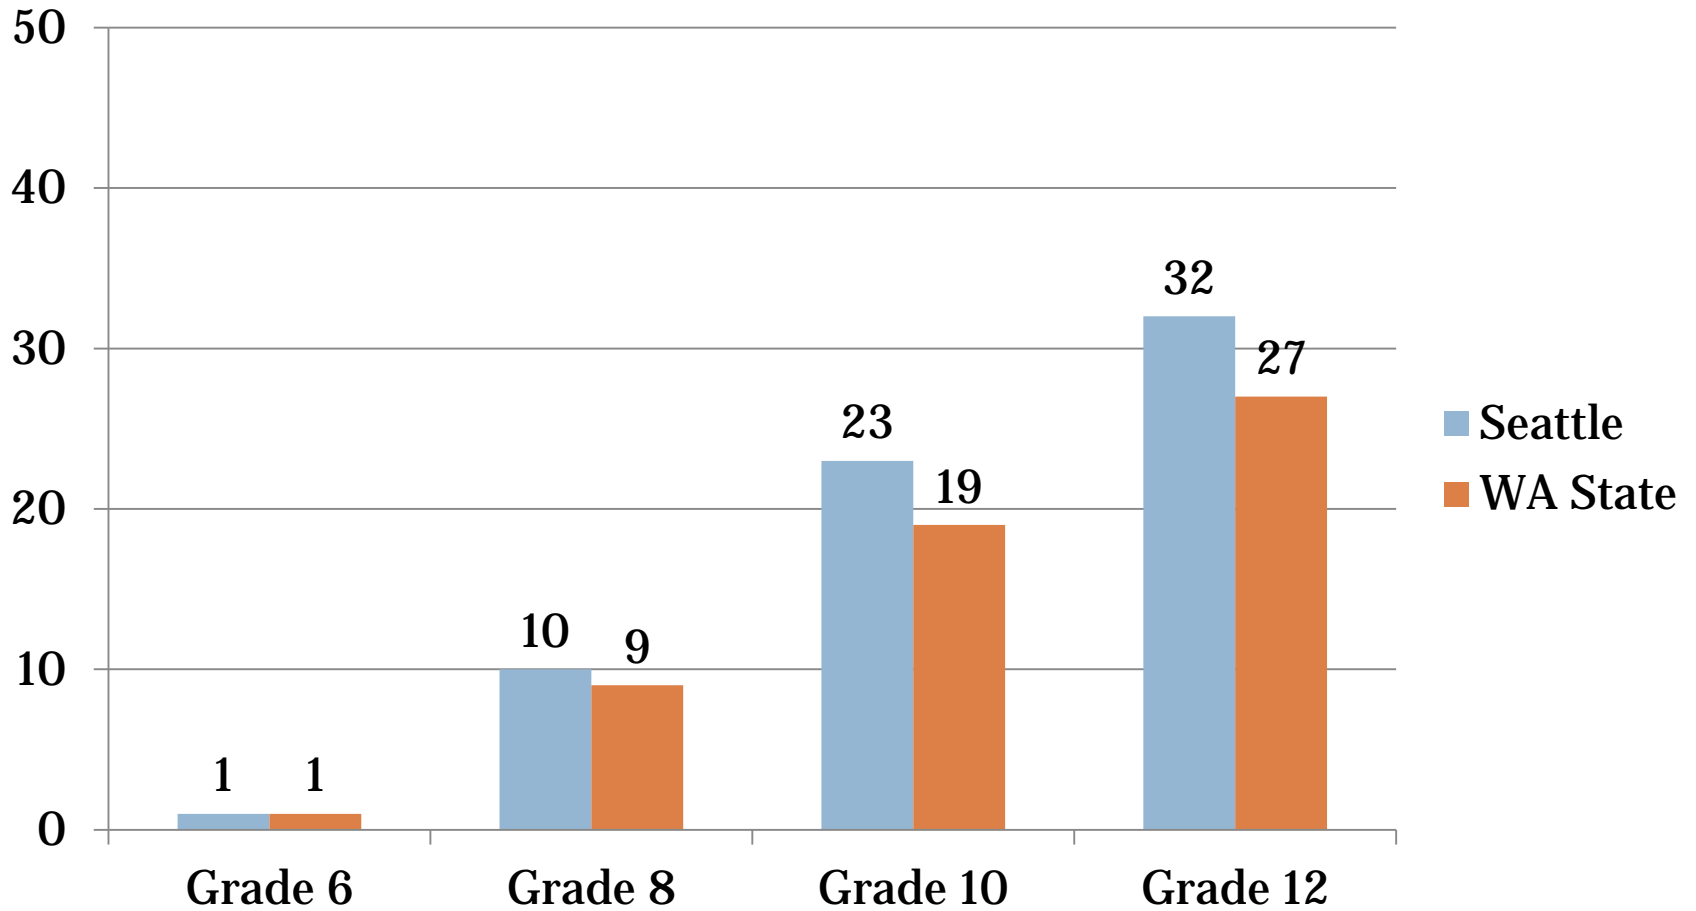

30 Day Marijuana Use