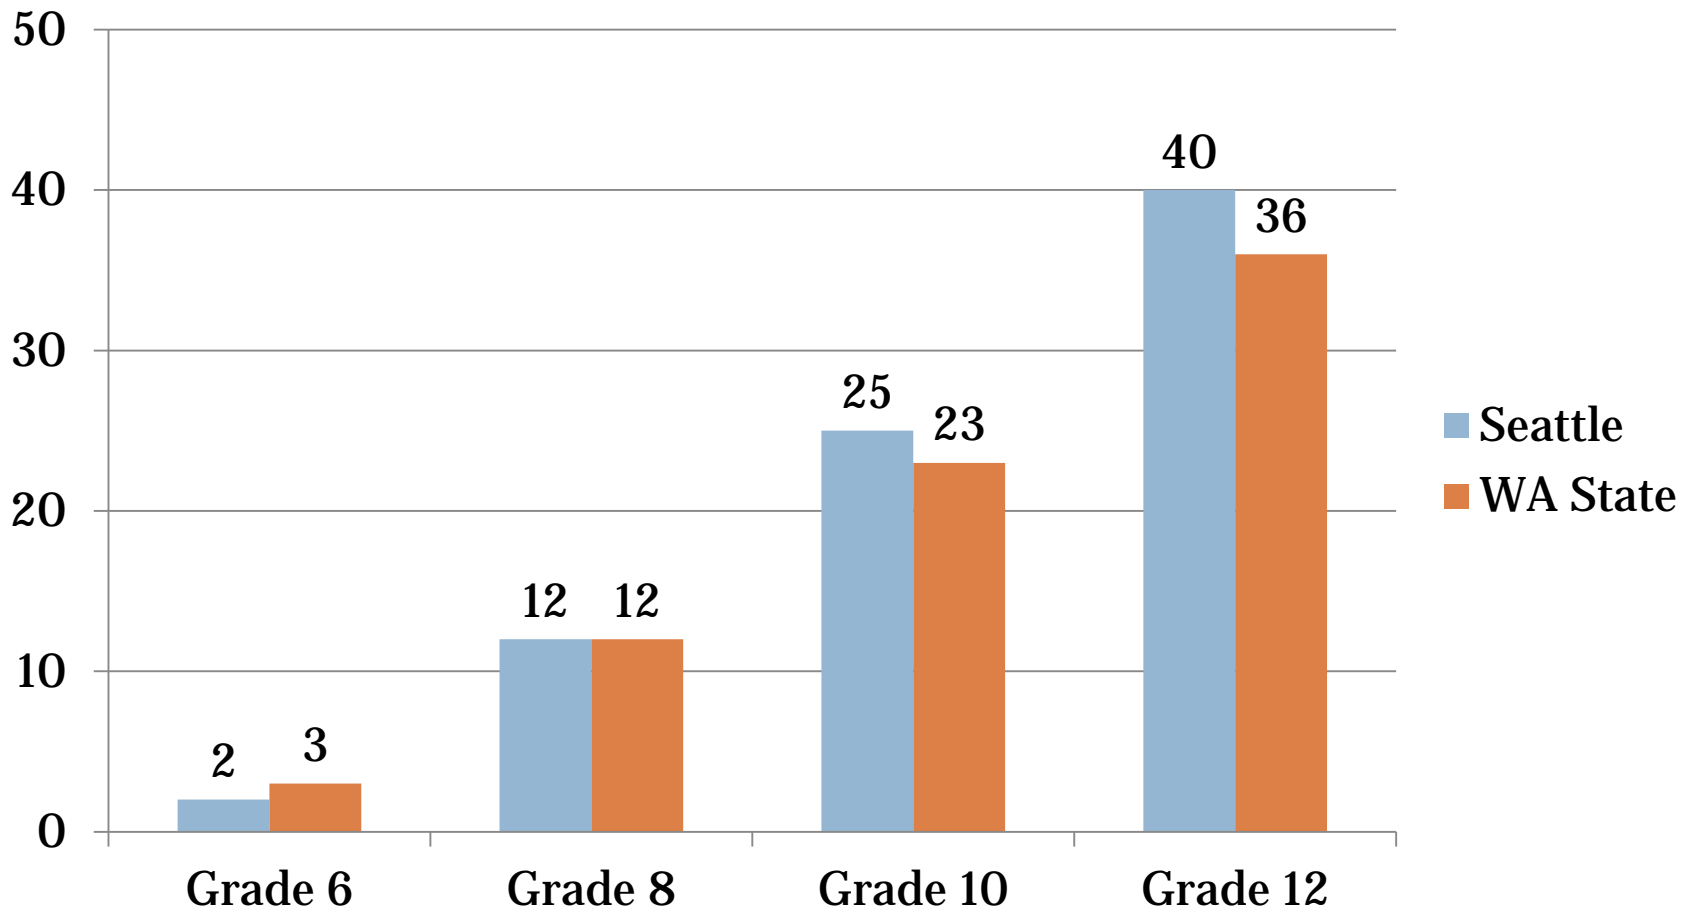

30 Day Alcohol Use