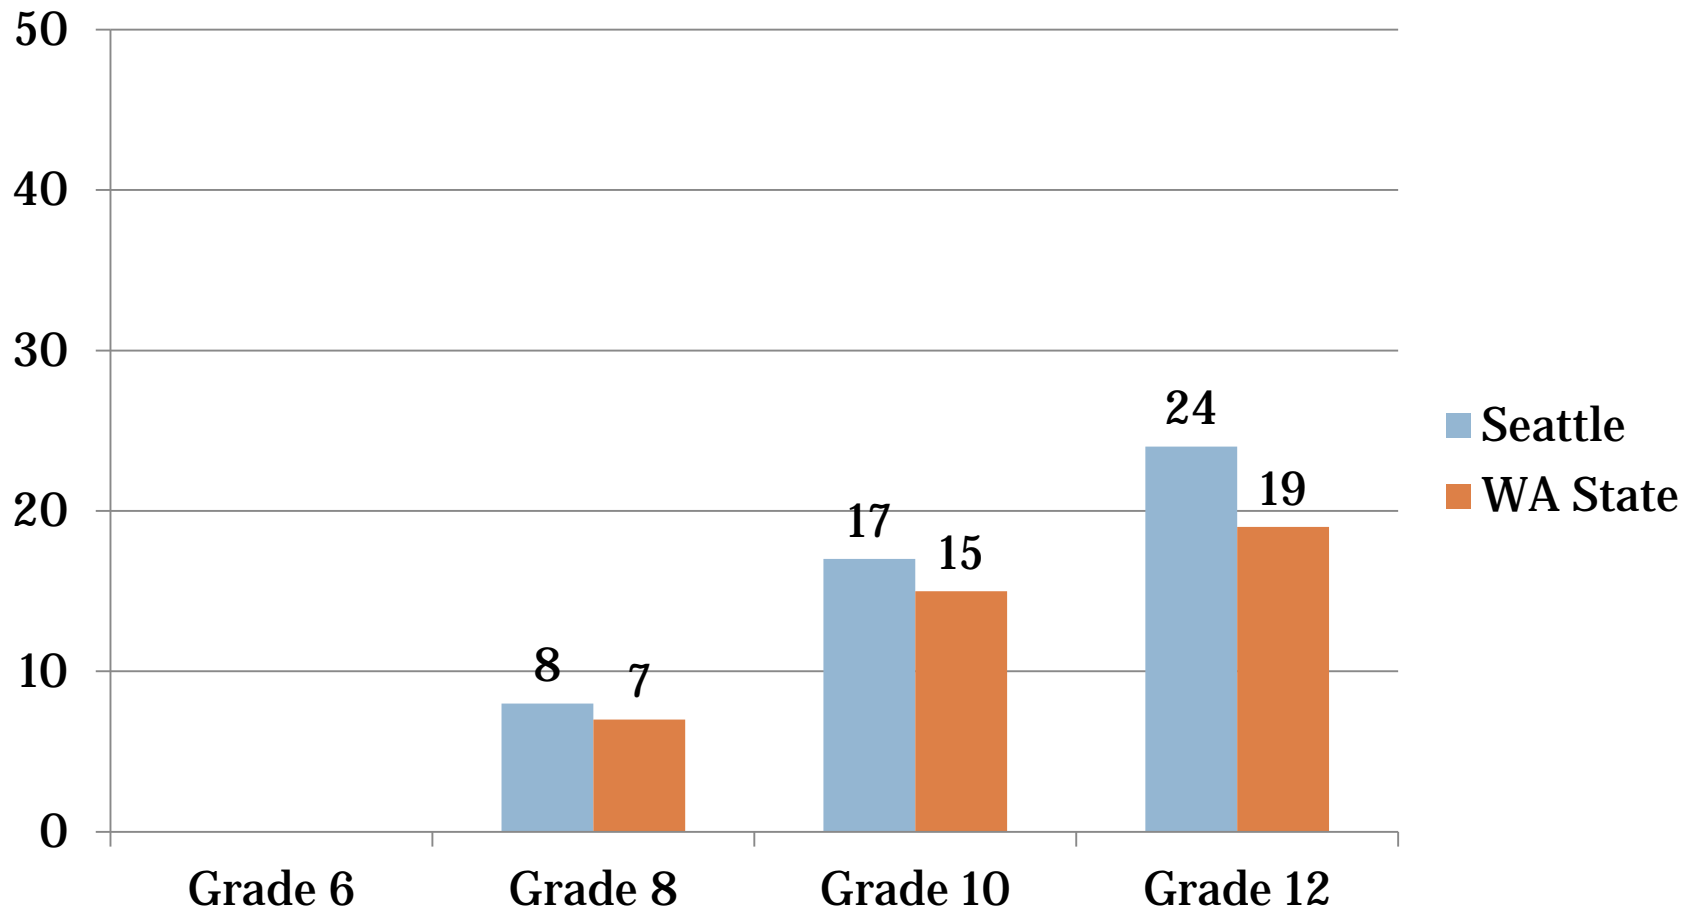

Substance Use at School